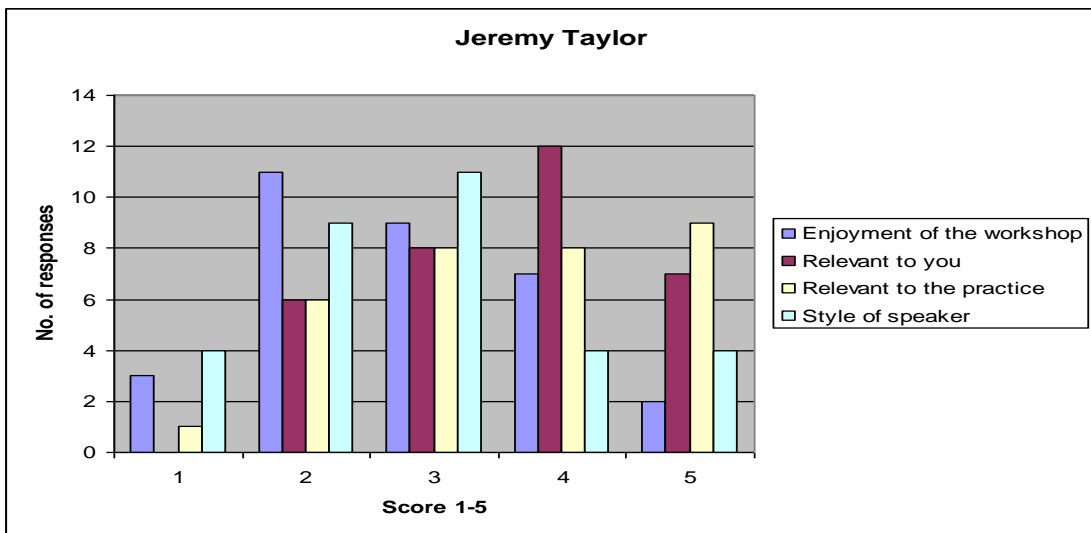

FEEDBACK FROM THE WSPMA ANNUAL CONFERENCE 2014

Delegates were asked to score all of our speakers against four criteria between 1-5 with one being poor and five being excellent.

•