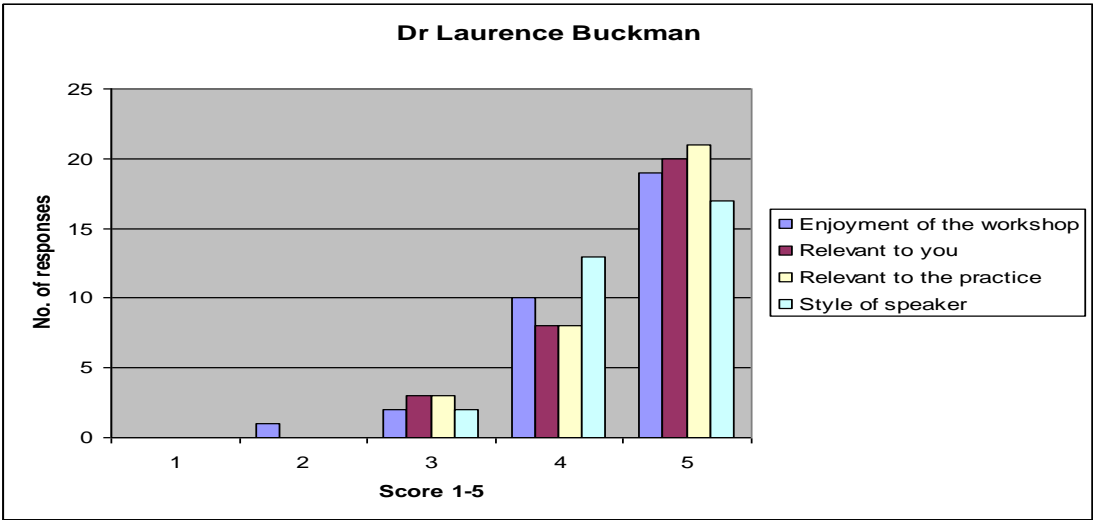

FEEDBACK FROM THE WSPMA ANNUAL CONFERENCE 2014

Delegates were asked to score all of our speakers against four criteria between 1-5 with one being poor and five being excellent.

•