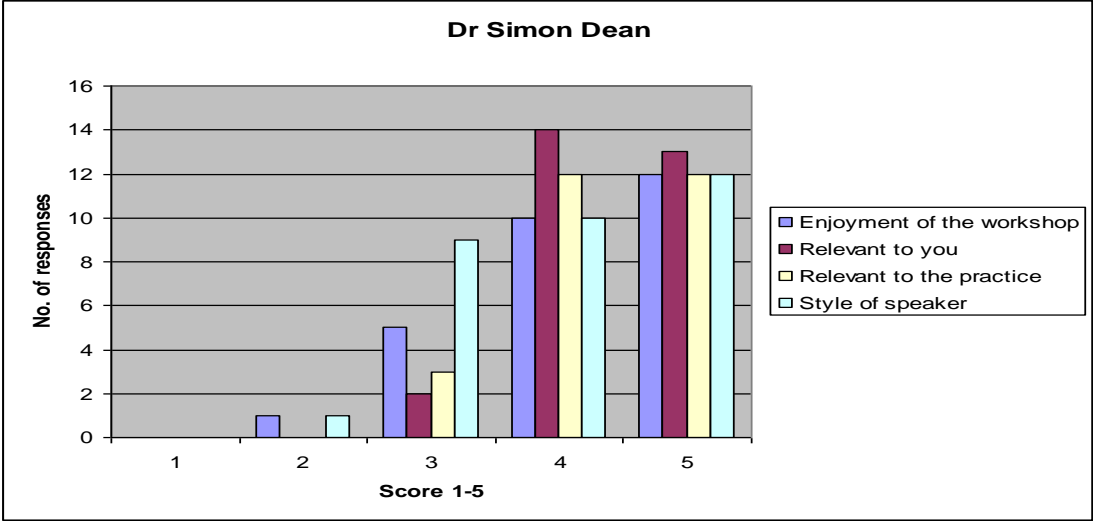

FEEDBACK FROM THE WSPMA ANNUAL CONFERENCE 2014

Delegates were asked to score all of our speakers against four criteria between 1-5 with one being poor and five being excellent.

•