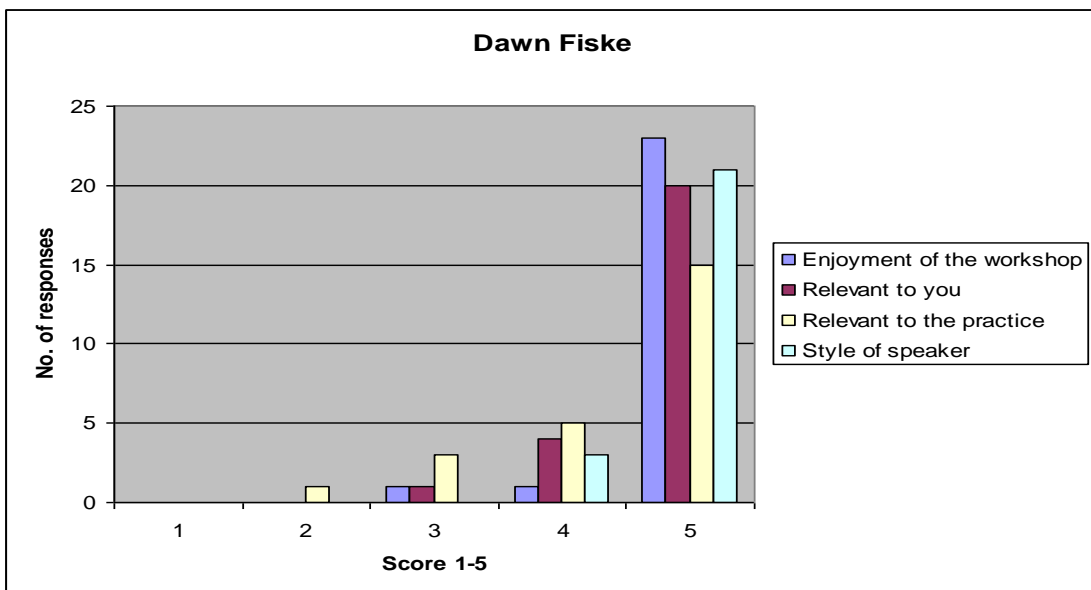

FEEDBACK FROM THE WSPMA ANNUAL CONFERENCE 2014

Delegates were asked to score all of our speakers against four criteria between 1-5 with one being poor and five being excellent.

•