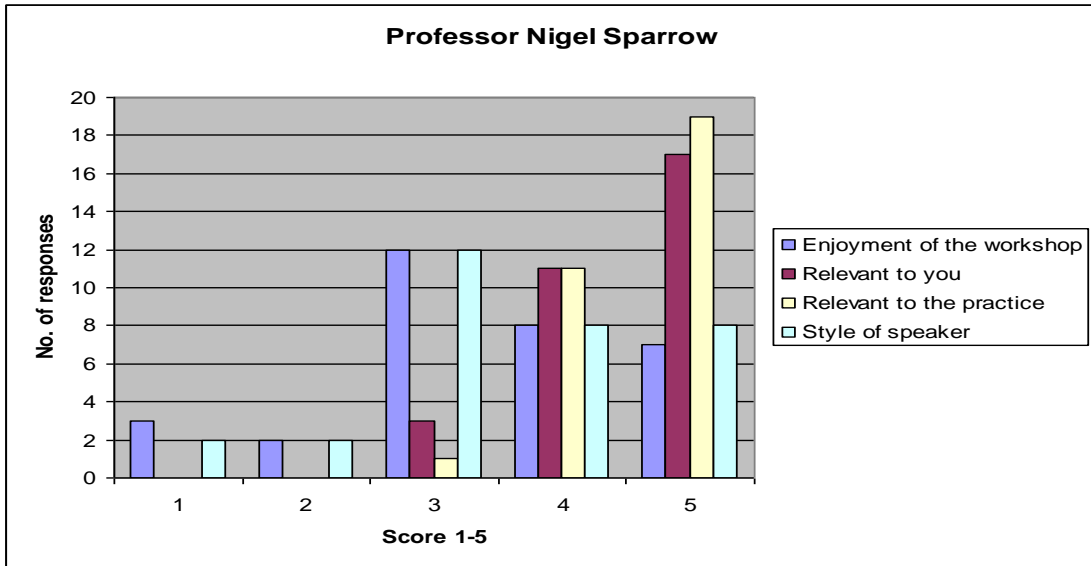

FEEDBACK FROM THE WSPMA ANNUAL CONFERENCE 2014

Delegates were asked to score all of our speakers against four criteria between 1-5 with one being poor and five being excellent.

•